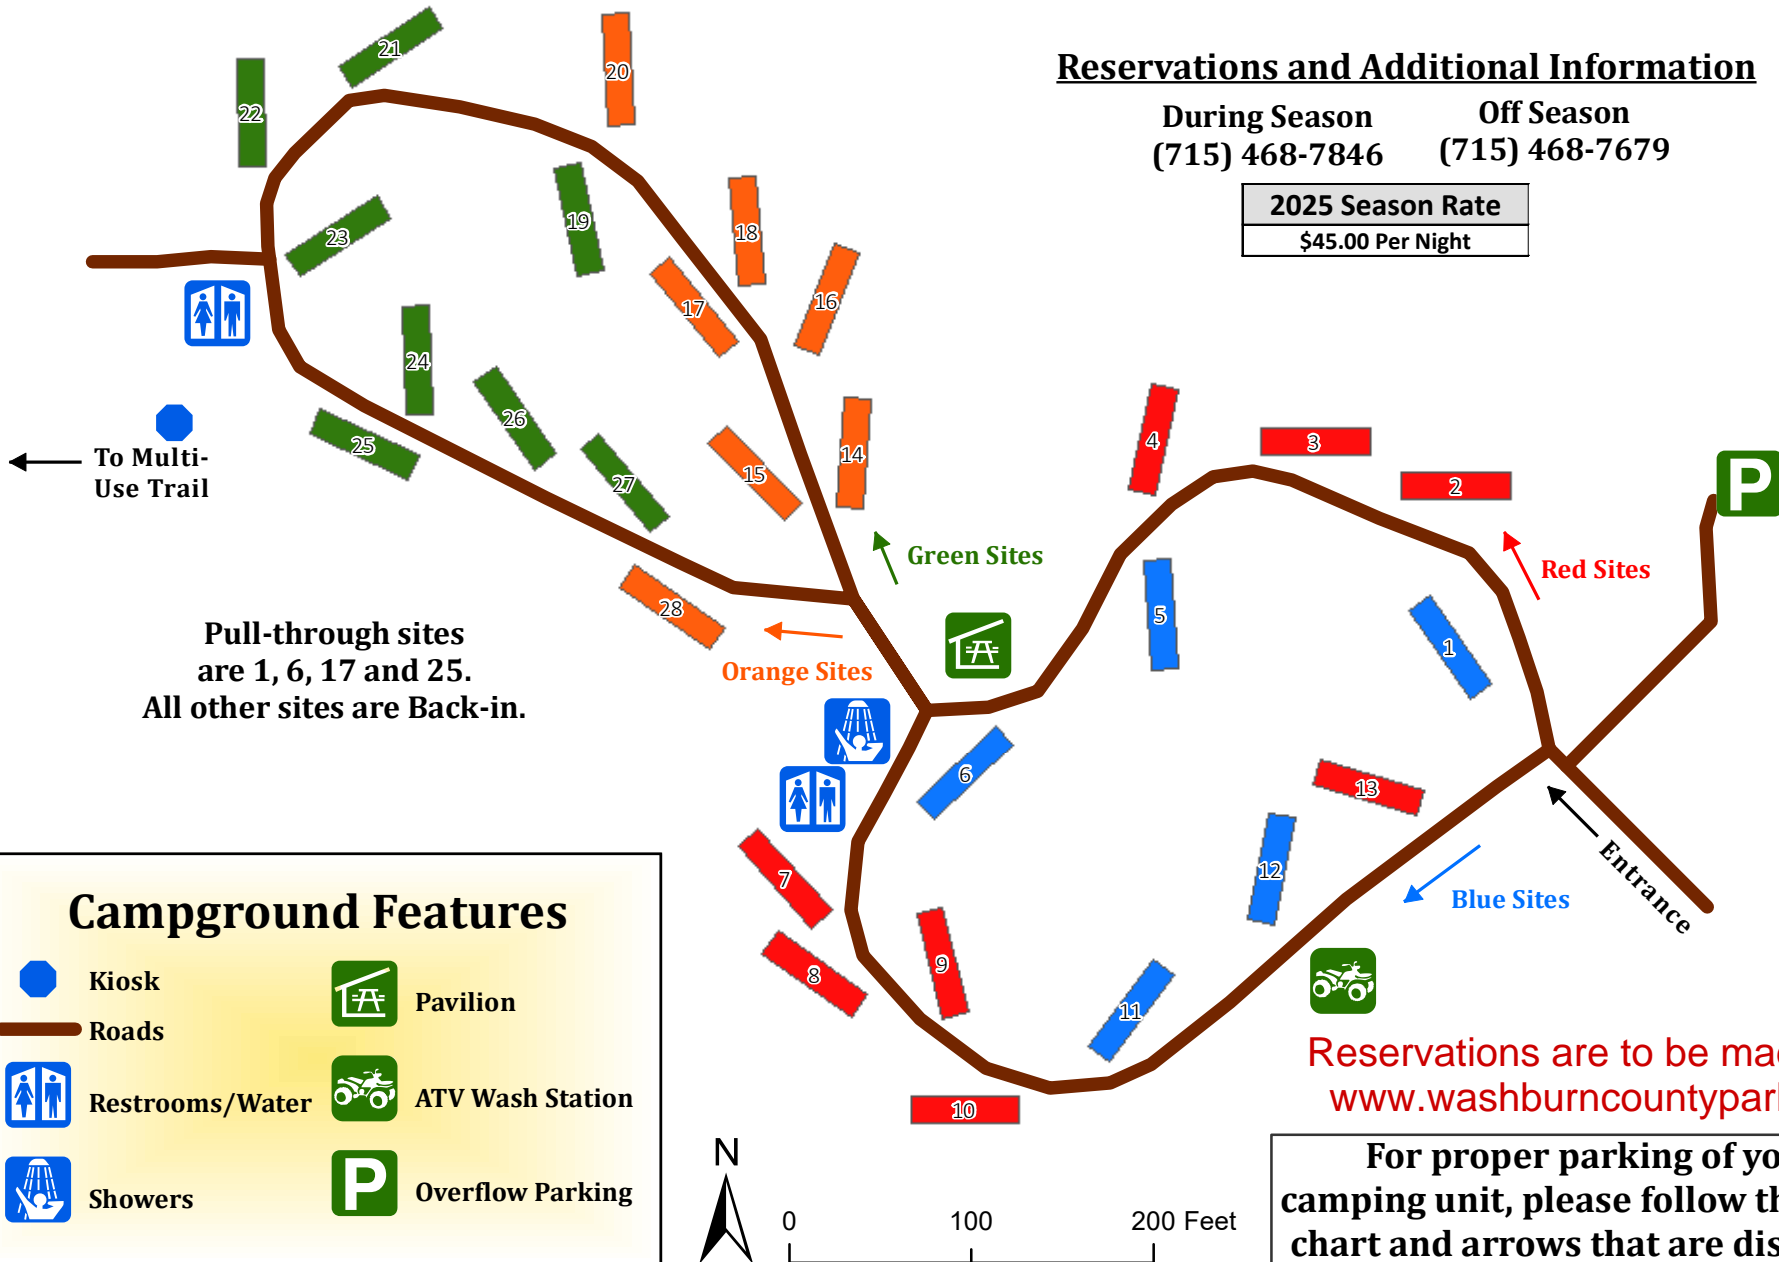

Shell Lake ATV Campground

Reservations and Additional Information

During Season (715) 468-7846 Off Season (715) 468-7679

2025 Season Rate
\$45.00 Per Night

Pull-through sites are 1, 6, 17 and 25.
All other sites are Back-in.

Campground Features

- Kiosk
- Roads
- Restrooms/Water
- Showers
- Pavilion
- ATV Wash Station
- Overflow Parking