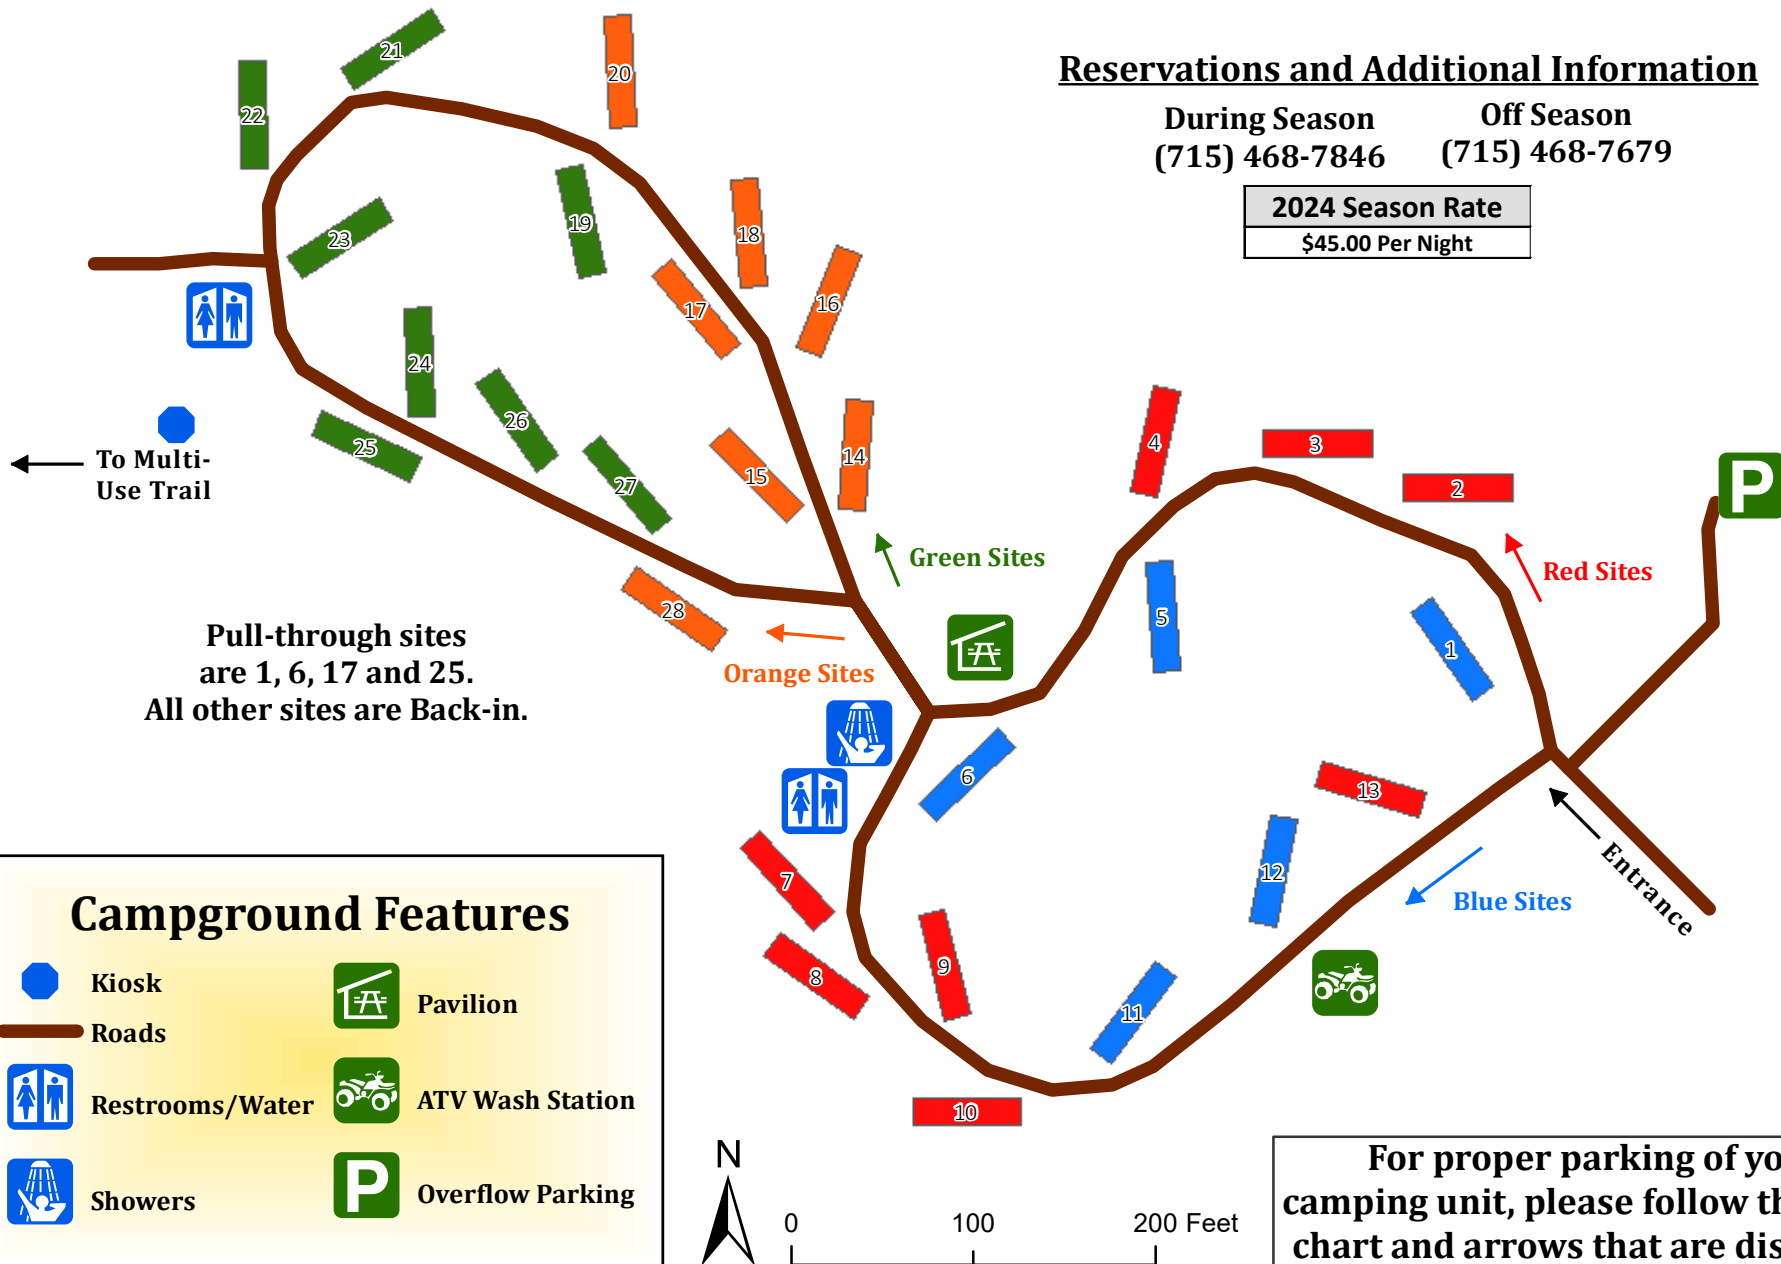

Shell Lake ATV Campground

Reservations and Additional Information

During Season (715) 468-7846 Off Season (715) 468-7679

2024 Season Rate
\$45.00 Per Night

Campground Features

- Kiosk
- Roads
- Restrooms/Water
- Showers
- Pavilion
- ATV Wash Station
- Overflow Parking

For proper parking of your camping unit, please follow the color chart and arrows that are displayed.